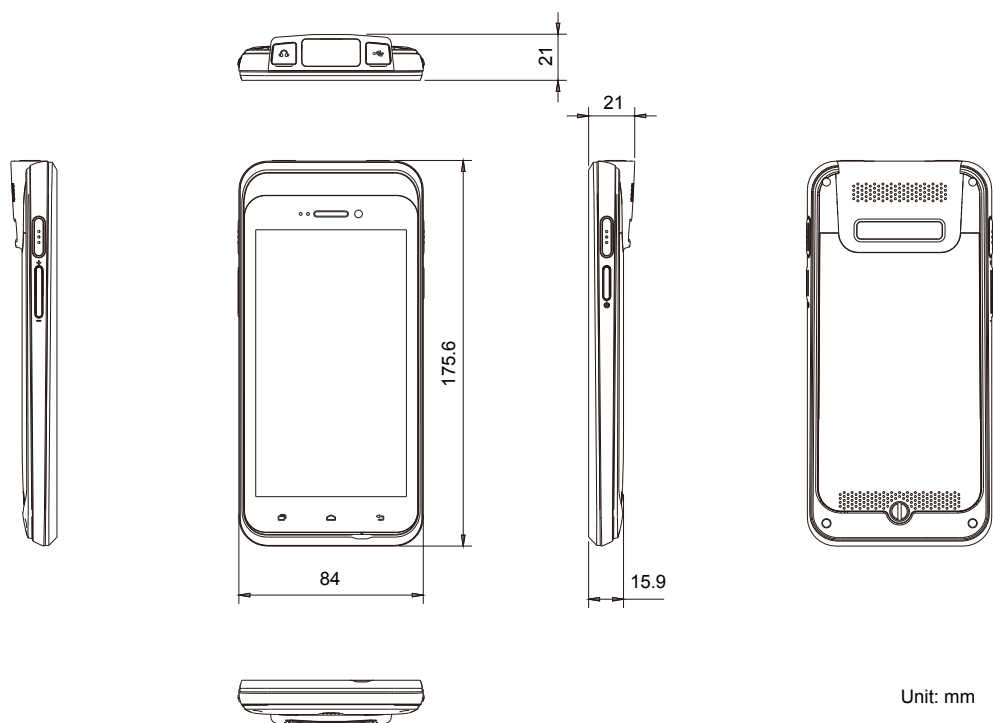

Weight 280g (0.62lb) (with battery)

### Ordering Information

G551B 5.5" Android™ Rugged IoT Handheld Device with Quad-core Processor, Front & Rear Camera and 1D Barcode Scanner

G552B 5.5" Android™ Rugged IoT Handheld Device with Quad-core Processor, Rear Camera and 2D Barcode Scanner

## Dimensions